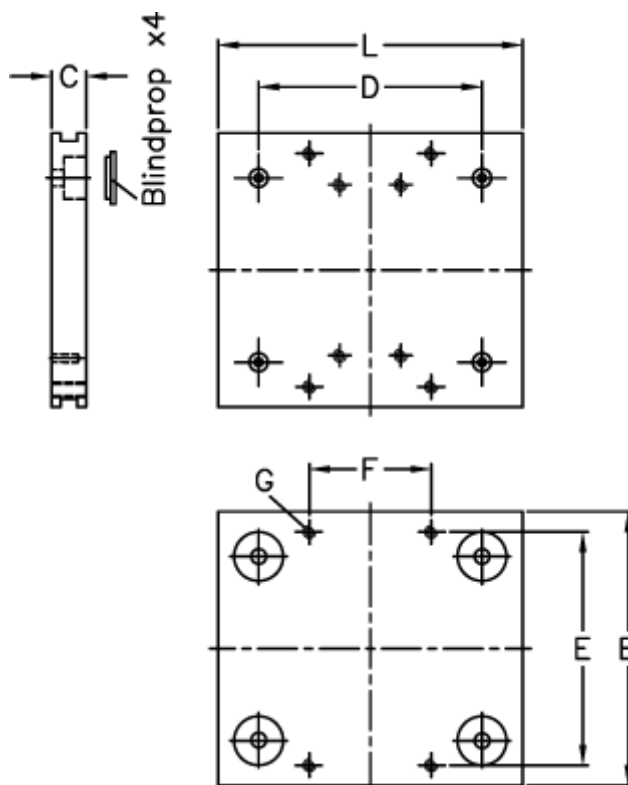

Article number: 057113050110

Description: Hepco GV3 carriage plate CP 50 25 L110

## Measures

B	= 112
C	= 14.00
d	= 80
E	= 95
F	= 50
For bearing	= 25
For slide	= S/NS 50
L	= 110

Threaded hole G = 4 x M6